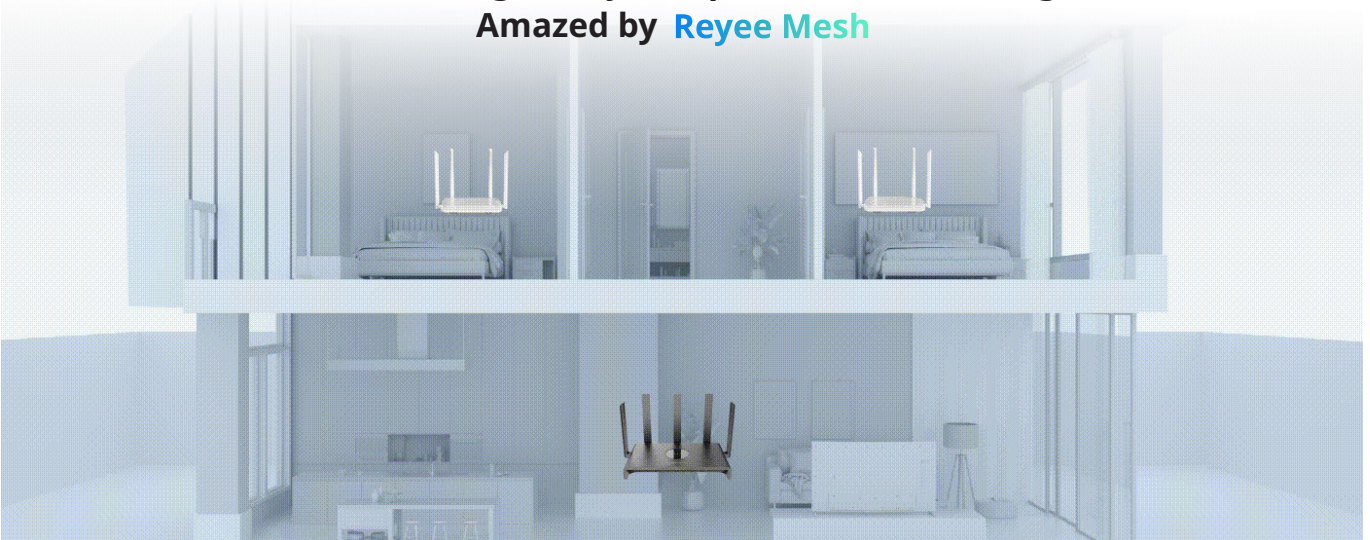

Highlight Features

The image shows the back panel of a black Ruijie router. On the left, there are three Ethernet ports labeled 1, 2, and 3/PTV. On the right, there is a yellow WAN port, a DC power jack, a Reset button, and a Mesh button. Blue lines connect the WAN and LAN ports to labels: 'Gigabit WAN Ports' pointing to ports 1, 2, and 3/PTV, and 'Gigabit LAN Port' pointing to the yellow WAN port.

Gigabit Upgrade ! 10 x Faster !

Boasting Gigabit Ethernet ports, including 1 WAN and 4 LAN, this powerhouse router accelerates your internet up to a staggering 10 times faster than regular Ethernet connections.

Full Coverage, Easy Setup, Seamless Roaming Amazed by **Reyee Mesh**

Advanced functions make your network

Simpler

Safer

Agiler